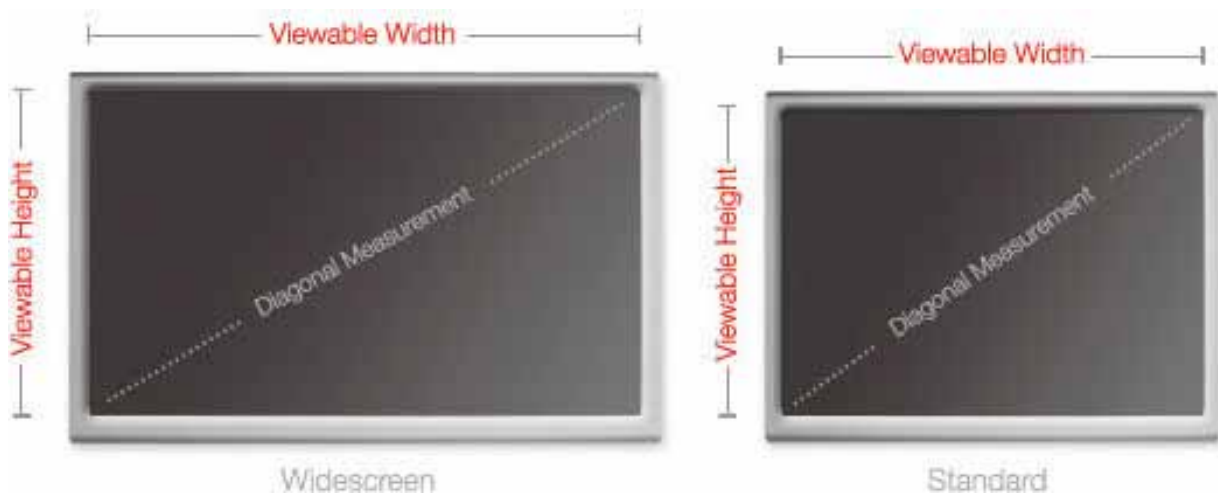

The Way to Find the Right Privacy Filter

Carefully measure the viewable height and width of your screen.
Please not include the screen frame in your measurements.

Once you have your measurements, match them with the appropriate model in the table on page 2 and page 3.

3M Frameless Gold Privacy Filter

Gold Privacy Filters for Netbook/Laptop and Desktop LCD Monitor	Filter Viewing Area (Height x Width) in mm	Filter Viewing Area Diagonal in mm	Fits Monitor Size	Aspect Ratio
GPF12.1W	164.2 x 261.4	308.7	12.1 widescreen	16:10
GPF13.3W	179.3 x 286.6	338.1	13.3 widescreen	16:10
GPF14.0W	174.5 x 309.9	355.7	14.0" widescreen	16:09
GPF14.1W	190.1 x 303.9	358.4	14.1" widescreen	16:10
GPF15.4W	208.0 x 332.2	392	15.4" widescreen	16:10
GPF15.6W	194.0 x 344.7	395.5	15.6" widescreen	16:09
GPF17.0	270.8 x 338.4	433.4	17.0"	5:04
GPF17.0W	230.2 x 367.6	433.7	17.0" widescreen	16:10
GPF19.0	302.0 x 376.7	482.8	19.0"	5:04
GPF19.0W	255.2 x 408.0	482.8	19.0" widescreen	16:10

3M Framed Anti Glare and Privacy Filter

Framed Glass Filters for Desktop LCD/CRT Monitors or Anti-Glare Filters	Filter Viewing Area (Height x Width) in mm	Filter Viewing Area Diagonal in mm	Fits Monitor Size	Aspect Ratio
EF200L/LB, PF400LB (flat)	247.7 x 323.9	407.7	14" - 17" CRT, 15" LCD	4:03
EF200XL/XLB, PF400XLB, PF500XL (flat)	292.1 x 358.9	462.8	17" - 19" CRT, 17" - 18" LCD	5:04
EF200XXL/XXLB, PF400XXLB (flat)	330.2 x 406.4	523.7	19" - 21" CRT, 19" - 20" LCD	5:04