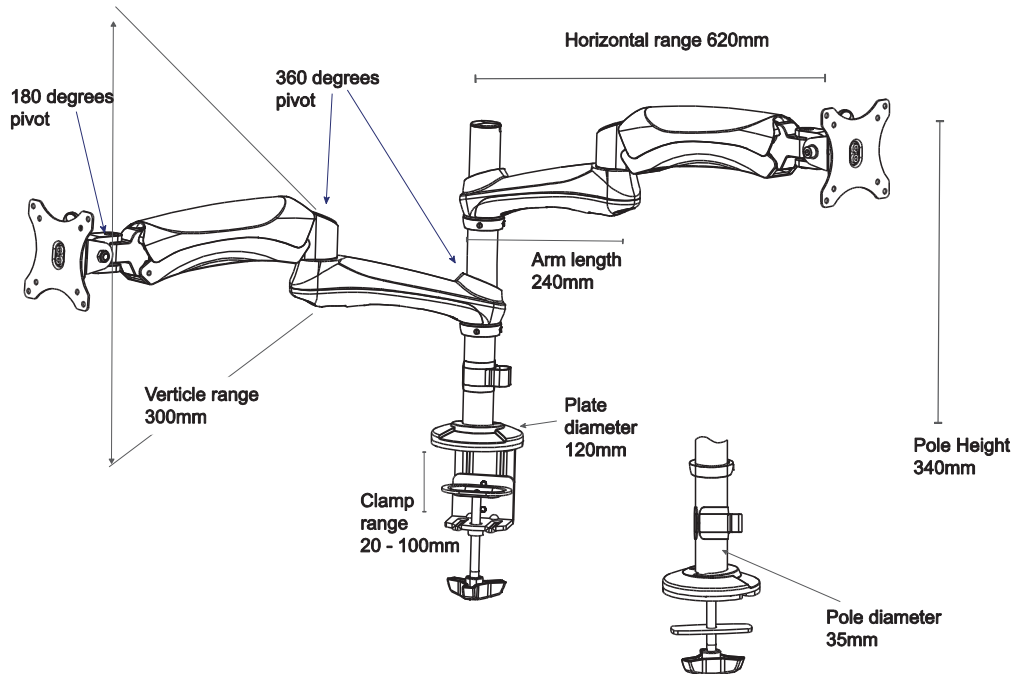

Desk mount articulating dual monitor arms with cable management and height adjustment

Features:

- Gas articulated arms "float" monitors above desktop
- Fingertip adjustment of depth and height
- Desk-clamp or through-mount included
- Fully adjustable: 360° rotate, 180° tilt and swivel
- 75mm/100mm VESA mounting pattern compatible
- Quick release VESA brackets for easy monitor mounting
- Integrated cable management
- Supports up to 6kg per monitor
- Suitable for most LCD/LED monitors up to 30" (762mm) size

Capabilities

Combined vertical range	0 - 450mm
Horizontal range	360 degrees of pivot from 2 pivot points
Pole height	370mm
Monitor tilt	0 - 180 degrees
Monitor pivot	Landscape and portrait – 360 degrees
Monitor compatibility	VESA 75mm and 100mm
Mounting options	Desk clamp or through mount
Monitor weight	0 - 6kg per monitor

Cable Management

Extra Arm