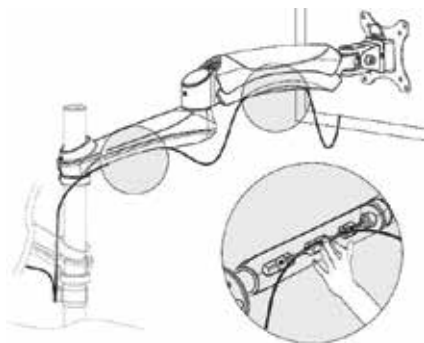

Desk mount articulating dual monitor arms with cable management and height adjustment

Features:

- Gas articulated arms "float" monitors above desktop
- Fingertip adjustment of depth and height
- Desk-clamp or through-mount included
- Fully adjustable: 360° rotate, 180° tilt and swivel
- 75mm/100mm VESA mounting pattern compatible
- Quick release VESA brackets for easy monitor mounting
- Integrated cable management
- Supports up to 6kg per monitor
- Suitable for most LCD/LED monitors up to 30" (762mm) size

Capabilities

Combined vertical range	0 - 450mm
Horizontal range	360 degrees of pivot from 2 pivot points
Pole height	370mm
Monitor tilt	0 - 180 degrees
Monitor pivot	Landscape and portrait – 360 degrees
Monitor compatibility	VESA 75mm and 100mm
Mounting options	Desk clamp or through mount
Monitor weight	0 - 6kg per monitor

Cable Management

Extra Arm