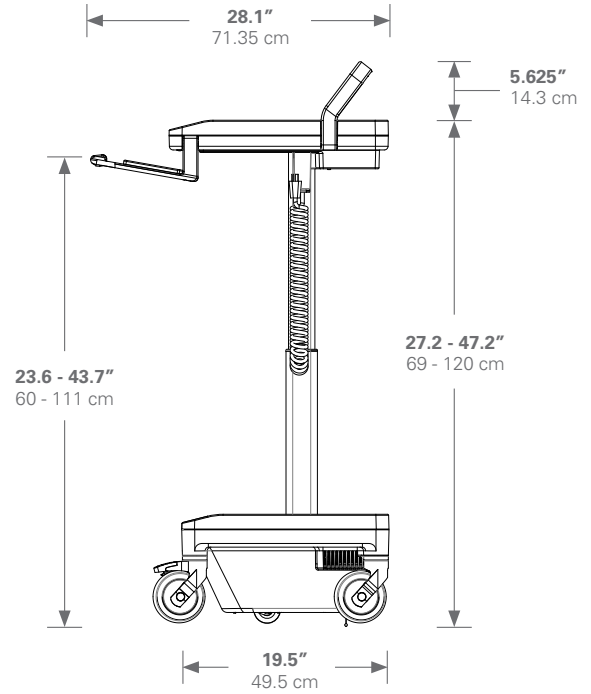

## T7 POWERED

Weight | **132 lbs.**  
59.87 kg.

## T7 NON-POWERED

Weight | **66 lbs.**  
29.93 kg.