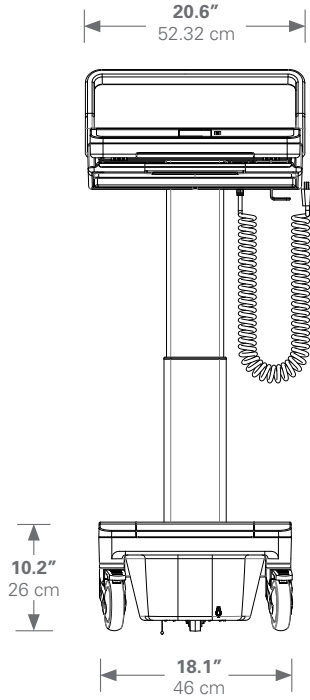

## T7 POWERED

Weight | **132 lbs.**  
59.87 kg.

## T7 NON-POWERED

Weight | **66 lbs.**  
29.93 kg.